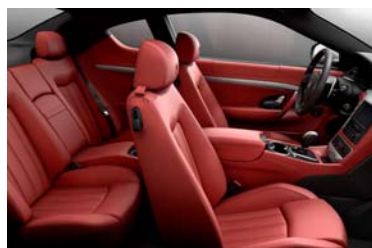

FERRARI
MASERATI
OF SEATTLE

GranTurismo

Overview

The GranTurismo is a muscular, high performance sports car offering excitement and excellent handling, as well as a sportiness which can be enjoyed on a day to day basis. The GranTurismo also has a comfort-oriented design featuring high-quality materials and a close attention to detail, and offers a spacious interior which comfortably drives four people, as only a Maserati can.